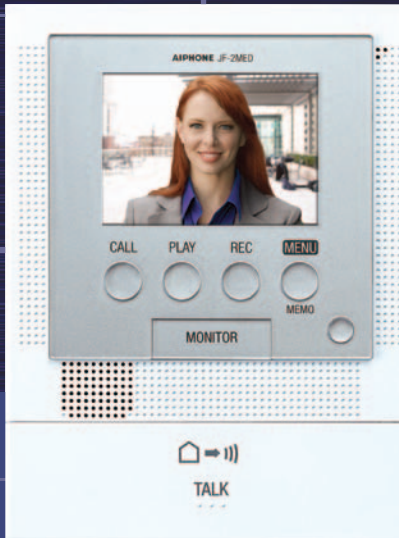

Identify visitors safely from inside

JF-2MED
Master Station H: 7" x W:
5-5/16" x D: 1-1/16"

Expand inside...